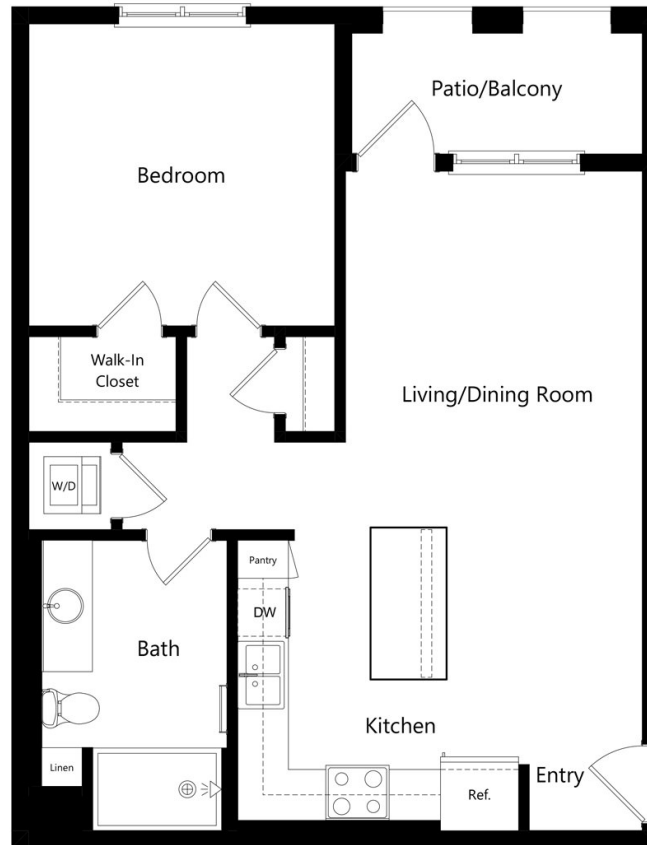

# A1

1 BED / 1 BATH

# 750

SQ. FT.

4800 Citrus Ave. | Fontana, CA 92336

[www.livingatvasari.com](http://www.livingatvasari.com)

*Floor plans are artist's rendering. All dimensions are approximate. Actual product and specifications may vary in dimension or detail. Not all features are available in every apartment. Prices and availability are subject to change. Please see a representative for details.*