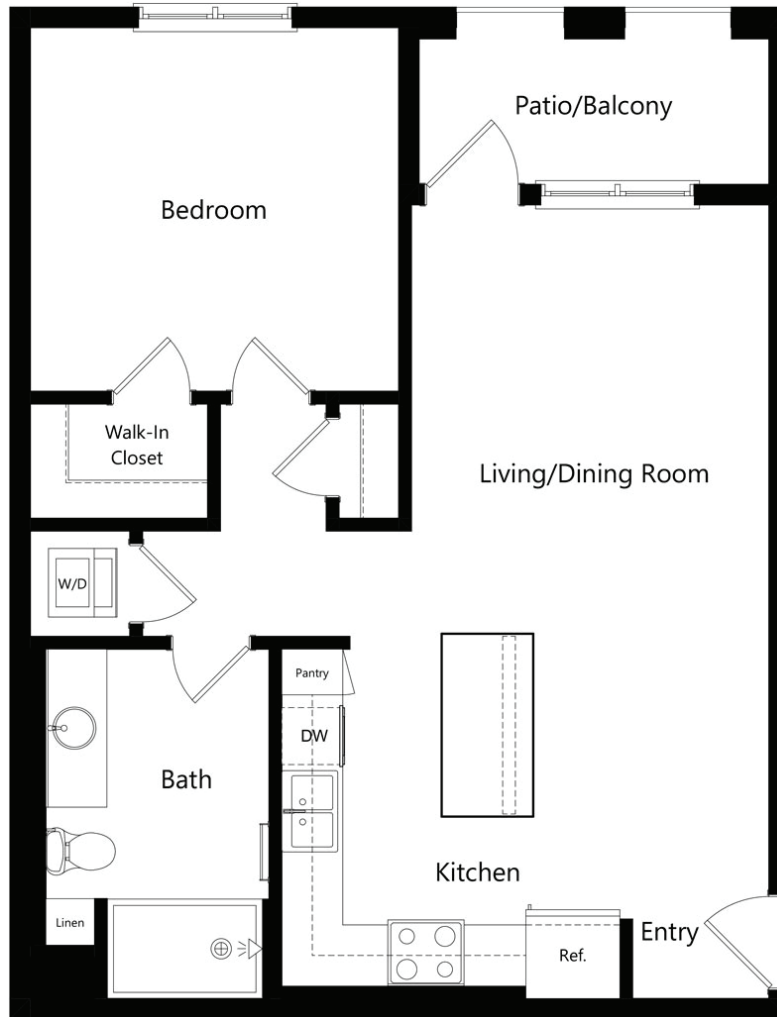

# A1

1 BED / 1 BATH

# 750

SQ. FT.

4800 Citrus Ave. | Fontana, CA 92336

[livingatvasari.com](http://livingatvasari.com)

*\* Pricing and availability are subject to change. Rent is based on monthly frequency. Additional fees may apply, such as but not limited to package delivery, trash, water, amenities, etc.*

*\*\* Floorplans are artist's rendering. All dimensions are approximate. Actual product and specifications may vary in dimension or detail. Not all features are available in every apartment. Please see a representative for details.*