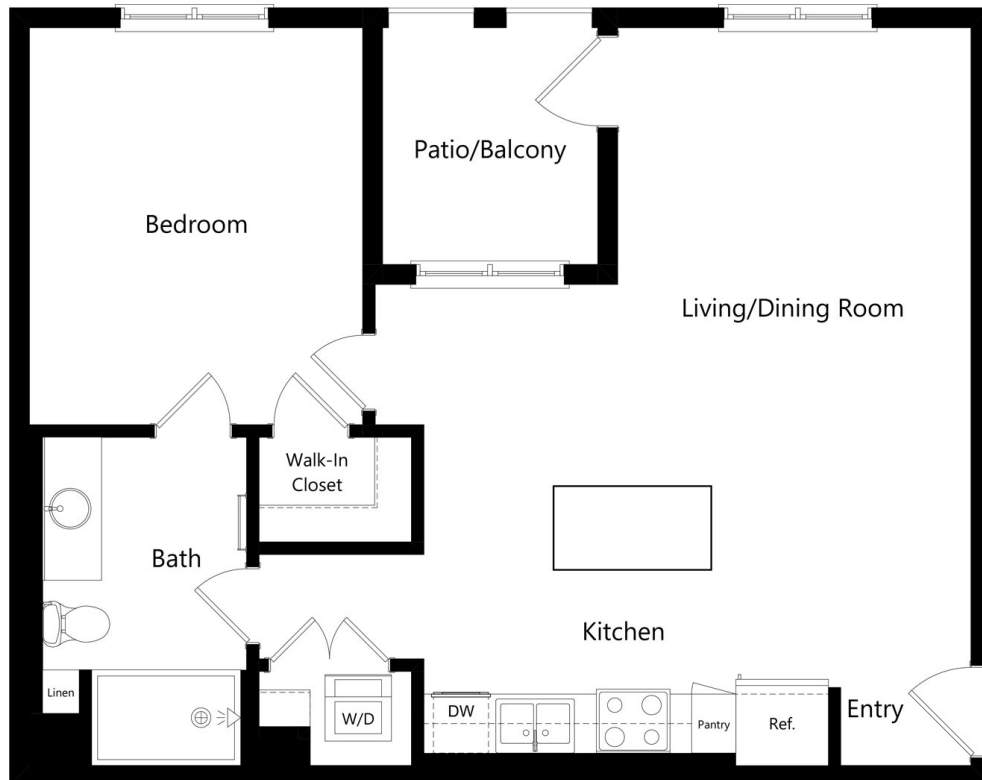

A2

1 BED / 1 BATH

787

SQ. FT.

4800 Citrus Ave. | Fontana, CA 92336

www.livingatvasari.com

Floor plans are artist's rendering. All dimensions are approximate. Actual product and specifications may vary in dimension or detail. Not all features are available in every apartment. Prices and availability are subject to change. Please see a representative for details.