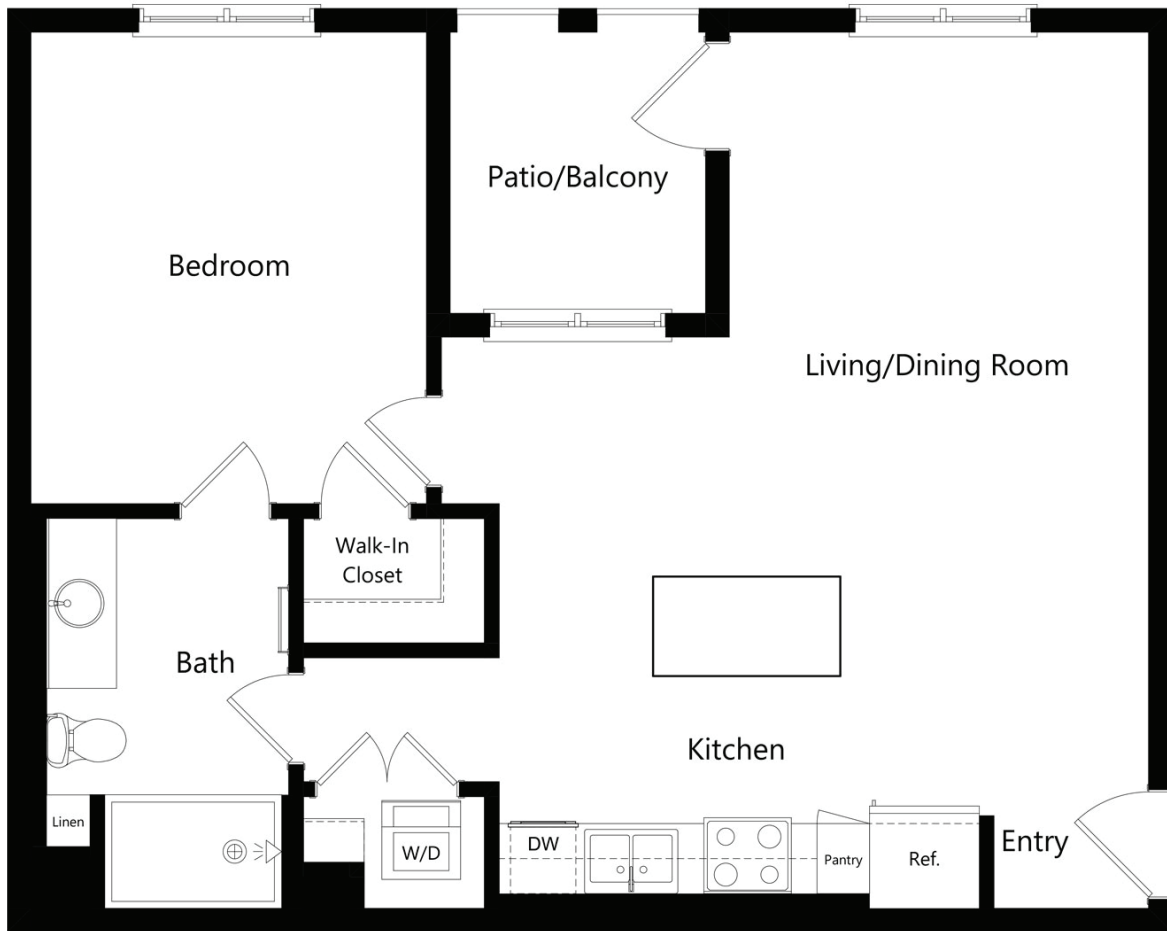

A2

787

1 BED / 1 BATH

SQ. FT.

 VASARI AT VENTANA	4800 Citrus Ave. Fontana, CA 92336
	livingatvasari.com

* Pricing and availability are subject to change. Rent is based on monthly frequency. Additional fees may apply, such as but not limited to package delivery, trash, water, amenities, etc.

** Floorplans are artist's rendering. All dimensions are approximate. Actual product and specifications may vary in dimension or detail. Not all features are available in every apartment. Please see a representative for details.