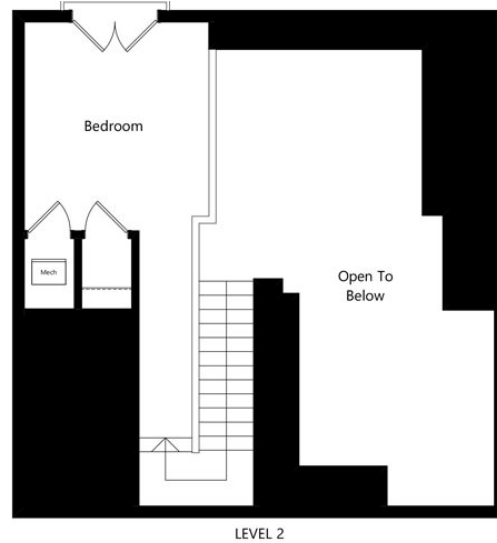

B1 Loft

2 BED / 2 BATH

1267 - 1268

SQ. FT.

4800 Citrus Ave. | Fontana, CA 92336

www.livingatvasari.com

Floor plans are artist's rendering. All dimensions are approximate. Actual product and specifications may vary in dimension or detail. Not all features are available in every apartment. Prices and availability are subject to change. Please see a representative for details.