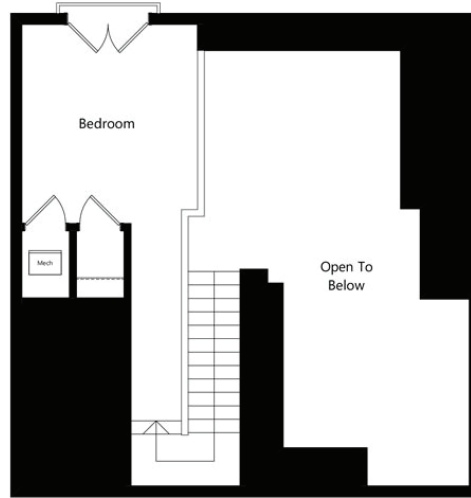

# B1 Loft

# 1267-1268

2 BED / 2 BATH

SQ. FT.

LEVEL 2

LEVEL 1

4800 Citrus Ave. | Fontana, CA 92336

[livingatvasari.com](http://livingatvasari.com)

*\* Pricing and availability are subject to change. Rent is based on monthly frequency. Additional fees may apply, such as but not limited to package delivery, trash, water, amenities, etc.*

*\*\* Floorplans are artist's rendering. All dimensions are approximate. Actual product and specifications may vary in dimension or detail. Not all features are available in every apartment. Please see a representative for details.*